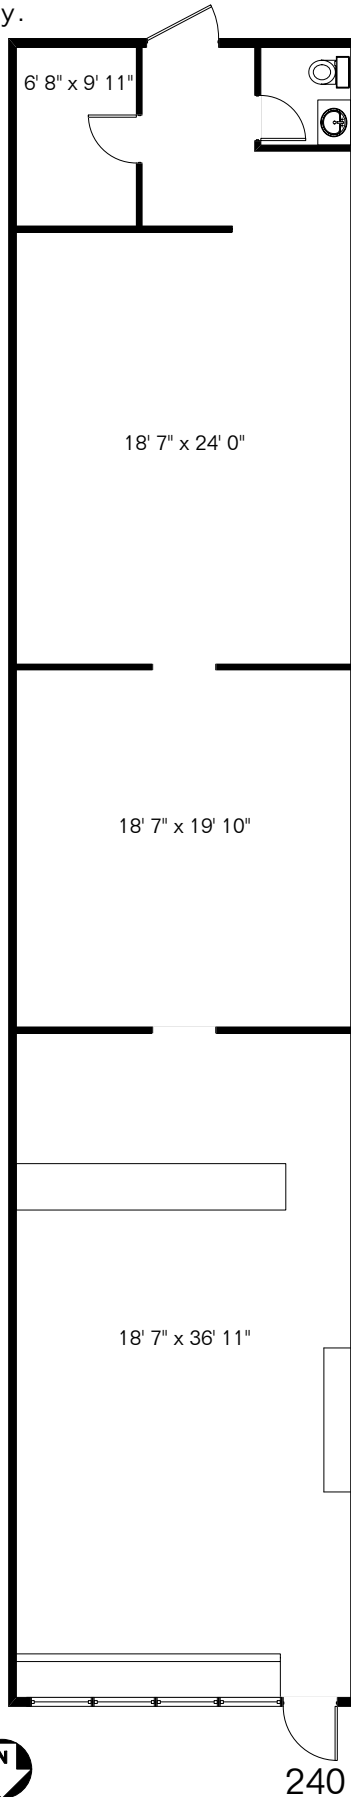

The square footages and room size information are deemed to be reliable but are not guaranteed and should be independently verified. This drawing is for marketing purposes only.

*All ceiling heights are 8'-7" unless noted otherwise

240 W Fry Blvd

Gross 1,761 Sq Ft

Site Visit May 2022

240

Copyright 2022 Floor Plans First! LLC
All Rights Reserved.

Floor Plans First!^{LLC}
See the Floor Plan First™

FloorPlansFirst.com™
(520) 881-1500